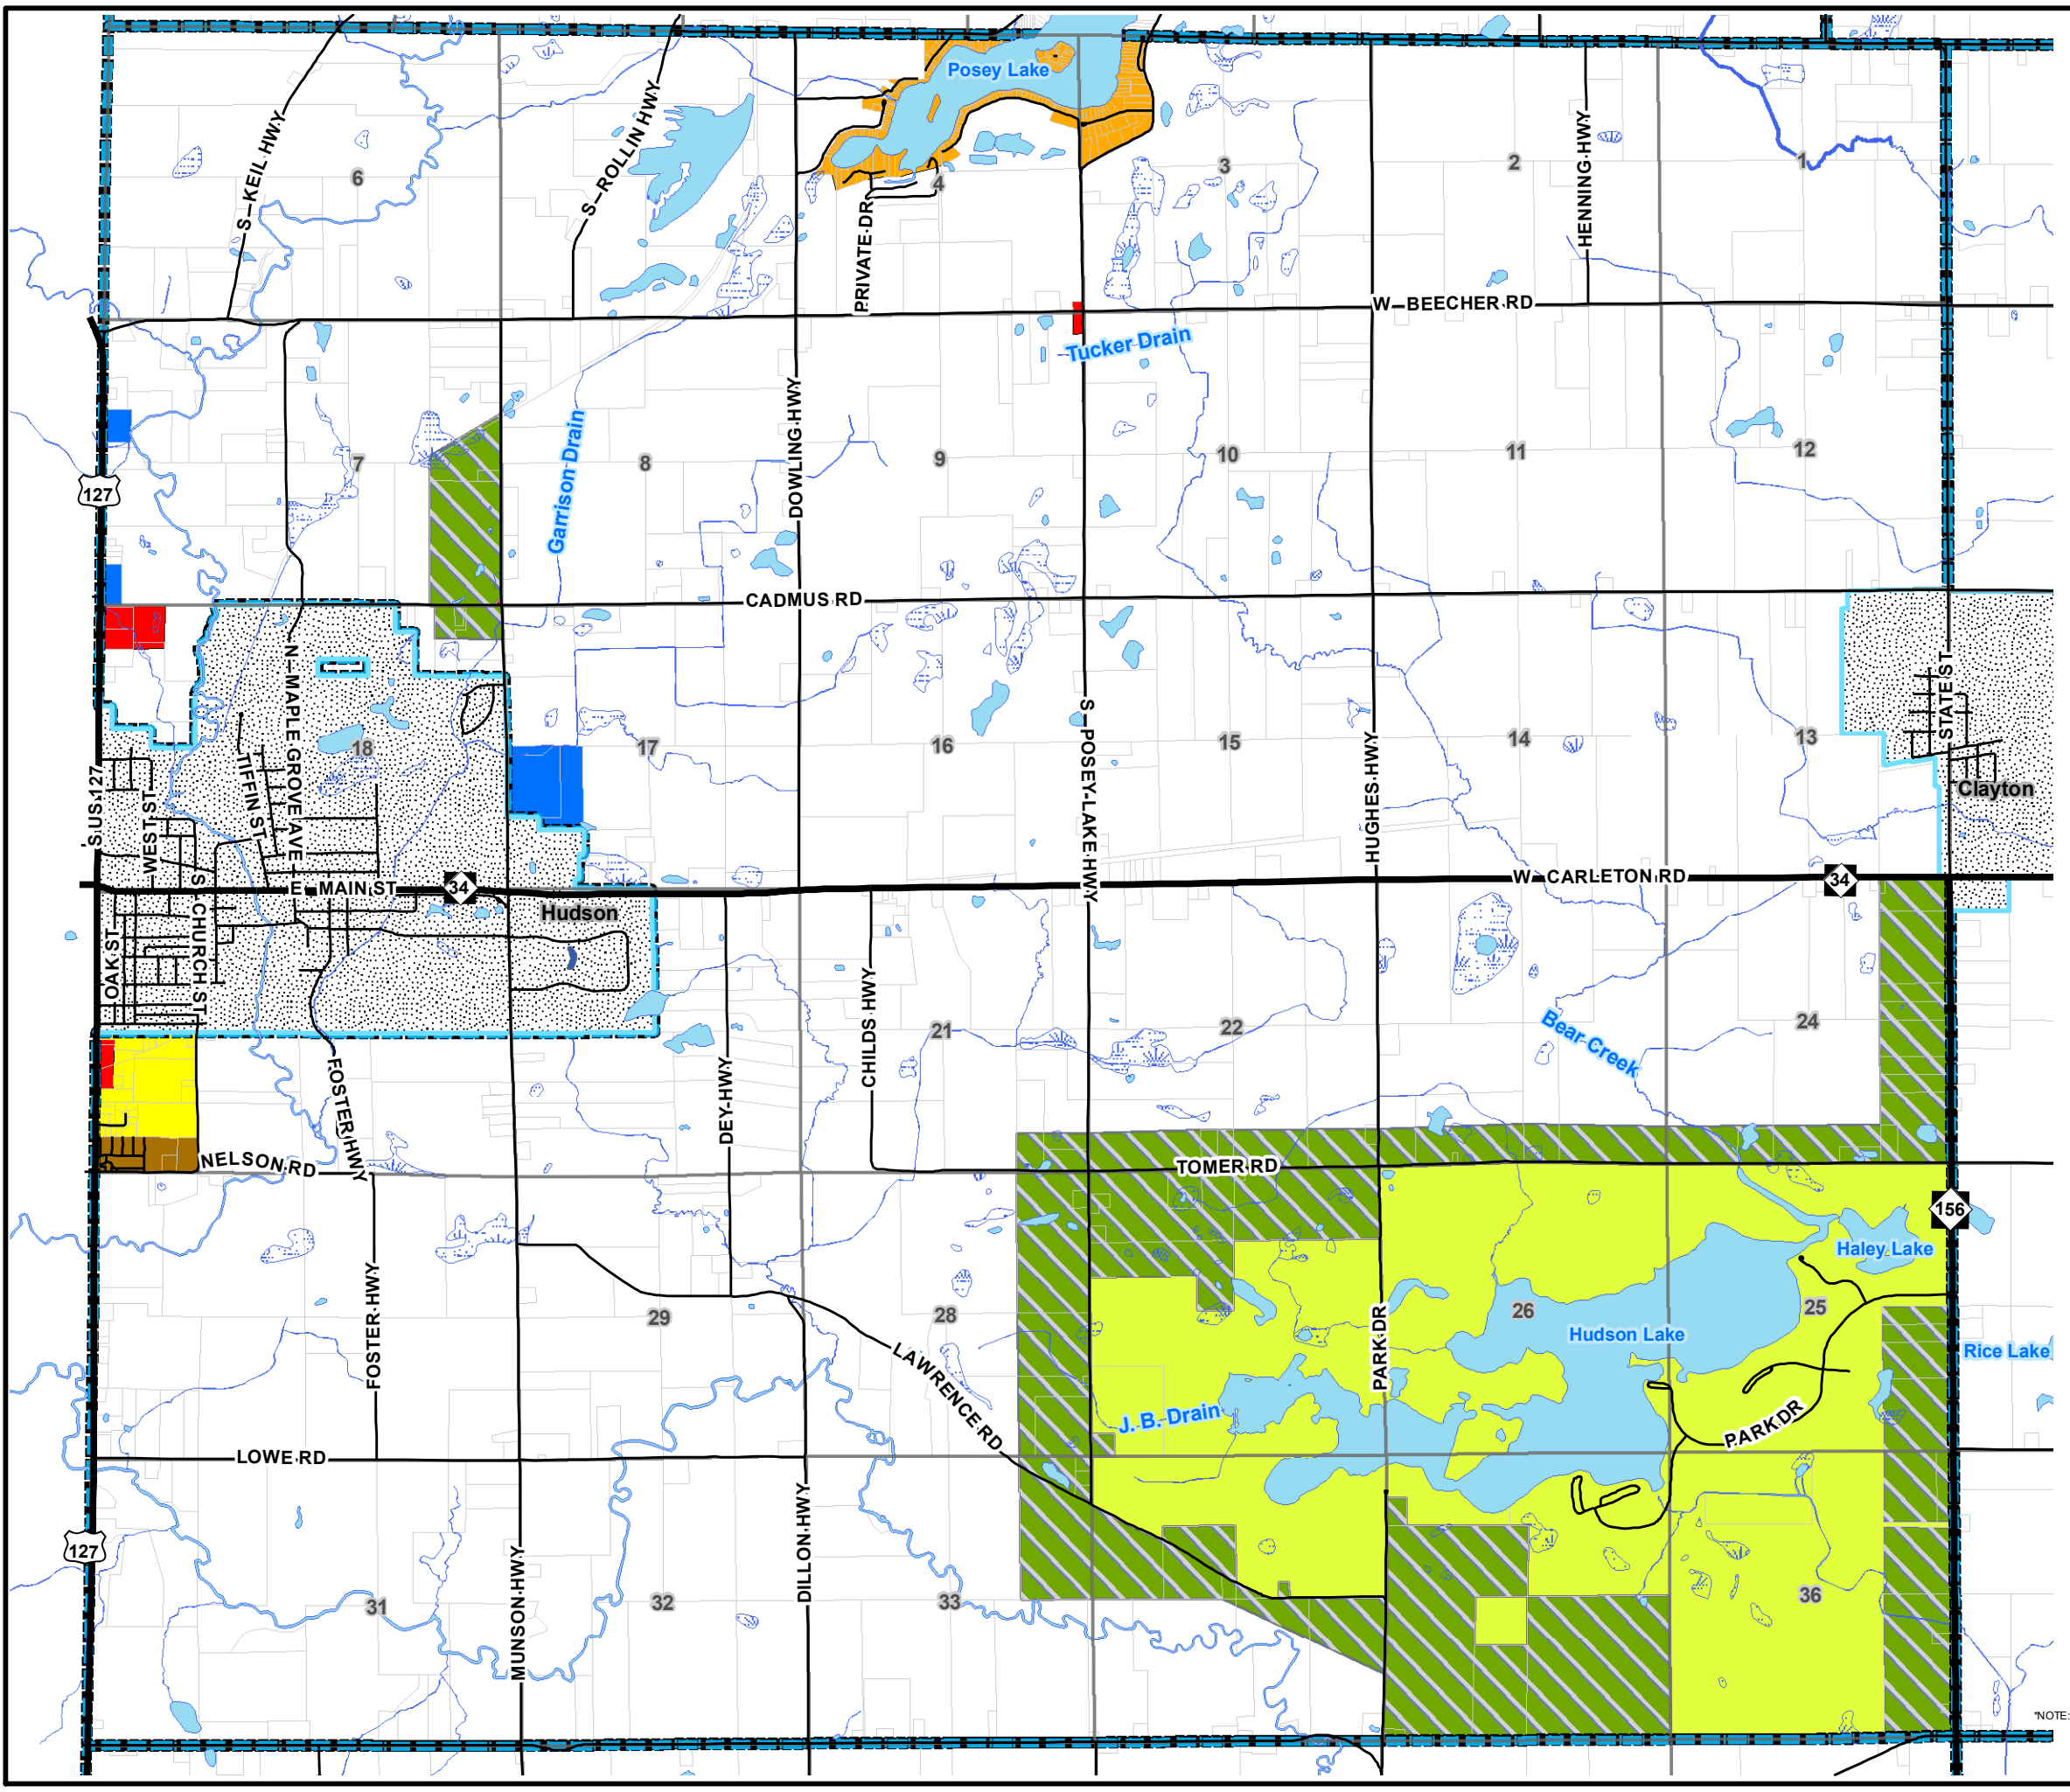

HUDSON TOWNSHIP

LENAWEE COUNTY, MICHIGAN

DRAFT

ZONING MAP

Zoning Districts

-  Agricultural
-  Residential
-  Lake Residential
-  Manufactured Housing
-  Commercial
-  Commercial Recreation
-  Industrial
-  Lake Hudson Recreation Area
-  Incorporated Areas

Adopted: October 13, 2014
Amended: May 11, 2015
January 9, 2017

1 inch = 3,100 feet

NOTE: THIS MAP IS INTENDED FOR ILLUSTRATION/REFERENCE ONLY. LENAWE COUNTY DOES NOT WARRANT THE ACCURACY OF THIS MAP AND IT IS NOT INTENDED AS A REPLACEMENT FOR A SURVEY.